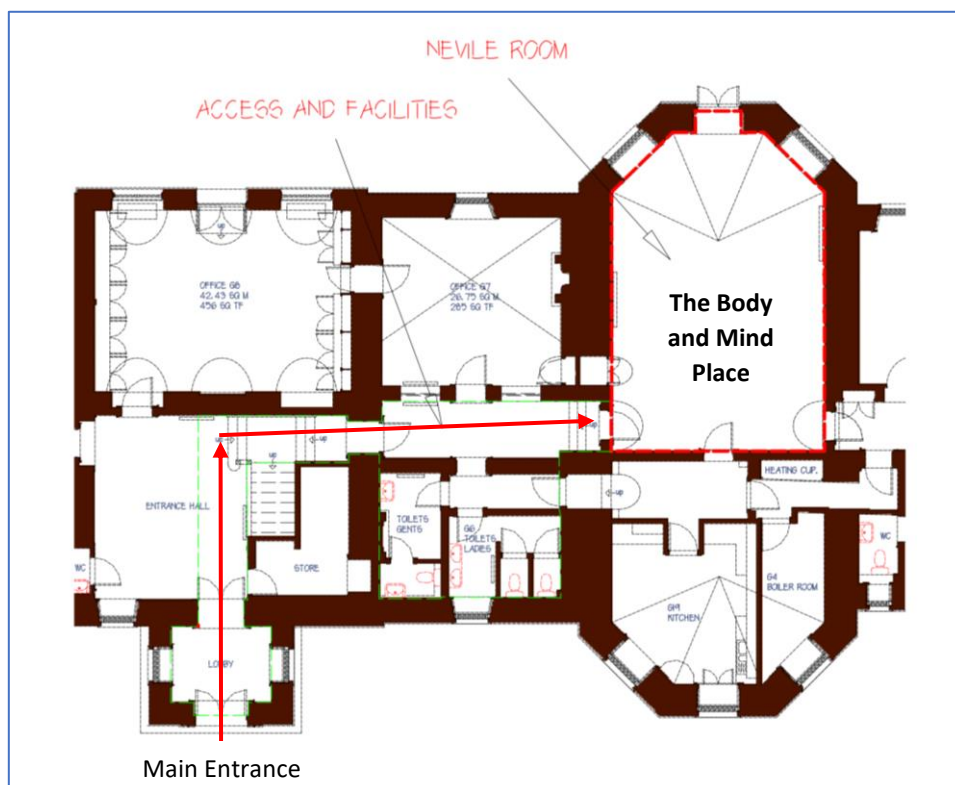

### Location of The Body and Mind Place in Wellingore Hall:

Enter the main entrance door to Wellingore Hall, turn right and go through two double doors and you have entered the studio.