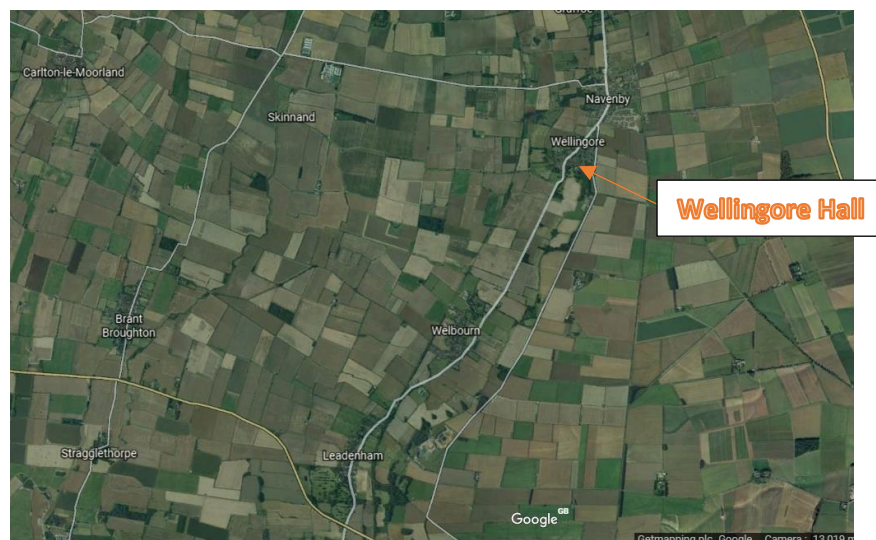

## Location Map for The Body and Mind Place at Wellingore Hall

The Body and Mind Place is located in the Neville Room at Wellingore Hall. Please find below details of how to get to Wellingore Hall and finding the yoga studio.

### Location of Wellingore

The A607 trunk road passes through Wellingore village, north out of Grantham or South out of Lincoln. The A15 trunk road also passes about a mile East of the village.

From Lincoln on the A607 travel through Wellingore village and turn sharp left into Hall Street, All Saints' Church is on the right hand side. From Grantham on the A607, enter Wellingore and turn right into Hall Street. All Saints' Church is on the corner and Wellingore Hall is a short distance down the street.